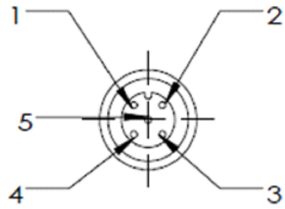

REVISIONS			
REV.	DESCRIPTIONS	EDIT BY	DATE:(d/m/y)
01	NEW DRAWING LAYOUT	SL LEE	23/11/2015
-	-	-	-

FEMALE

PIN 1	BROWN	24V
PIN 2	WHITE	-
PIN 3	BLUE	GND
PIN 4	BLACK	-
PIN 5	GRAY	-

NOTE: M12-5 PIN FEMALE CONNECTOR CABLE

CUSTOMER APPROVED  
& DATE

DESIGN BY	SL LEE	UNIT:	MM	
CHECK BY	JACLYNN	REVISION:	01	
DATE	23/11/2015	SCALE:	1 : 1	
MATERIAL	-	TITLE	EXTENSION CABLE M12 WITH FERRULE	
FINISHING	-	PART NO	EXT-FL-M12F-3M-24V	
QTY	-	DWG NO	-	SHEET 1 OF 1