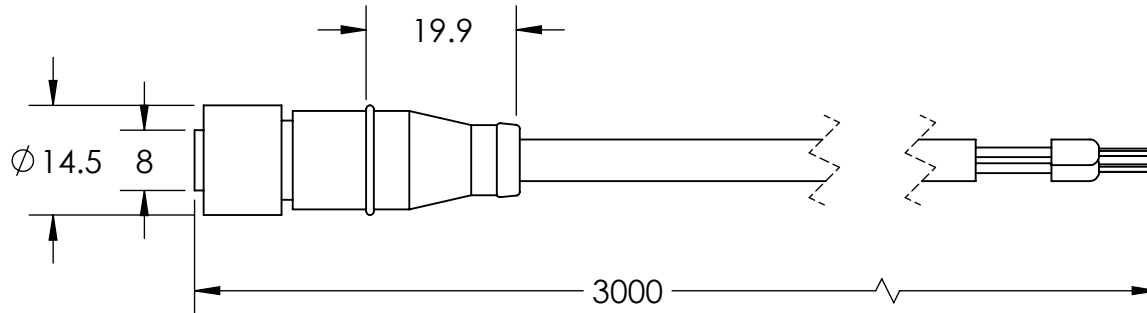

REVISIONS			
REV.	DESCRIPTIONS	EDIT BY	DATE:(d/m/y)
01	NEW DRAWING LAYOUT	SL LEE	23/11/2015
-	-	-	-

FEMALE

PIN 1	BROWN	24V
PIN 2	WHITE	-
PIN 3	BLUE	GND
PIN 4	BLACK	-
PIN 5	GRAY	-

NOTE: M12-5 PIN FEMALE CONNECTOR CABLE

CUSTOMER APPROVED  
& DATE

DESIGN BY	SL LEE	UNIT:	MM	
CHECK BY	JACLYNN	REVISION:	01	
DATE	23/11/2015	SCALE:	1 : 1	
MATERIAL	-	TITLE	EXTENSION CABLE M12 WITH FERRULE	
FINISHING	-	PART NO	EXT-FL-M12F-3M-24V	
QTY	-	DWG NO	-	SHEET 1 OF 1